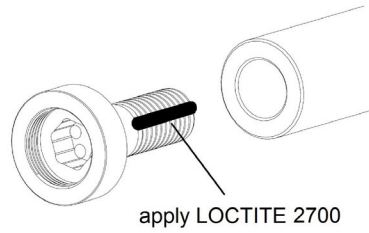

mo.view bar adapter BMW - mirror & cover (article 7001062)

①