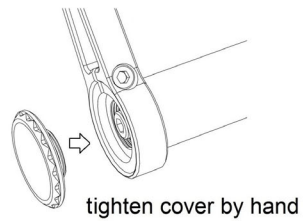

## mo.view bar adapter BMW - mirror & cover (article 7001062)

①

②

③

④