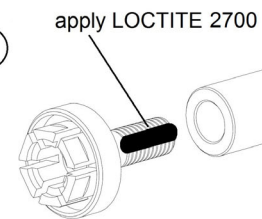

mo.view bar adapter BMW - mirror & cover (article 7001062)

①

②

③

④

mo.view bar adapter BMW - mirror & mo.blaze disc / mo.blaze cone (article 7001063)

①

②

③

④

⑤

⑥