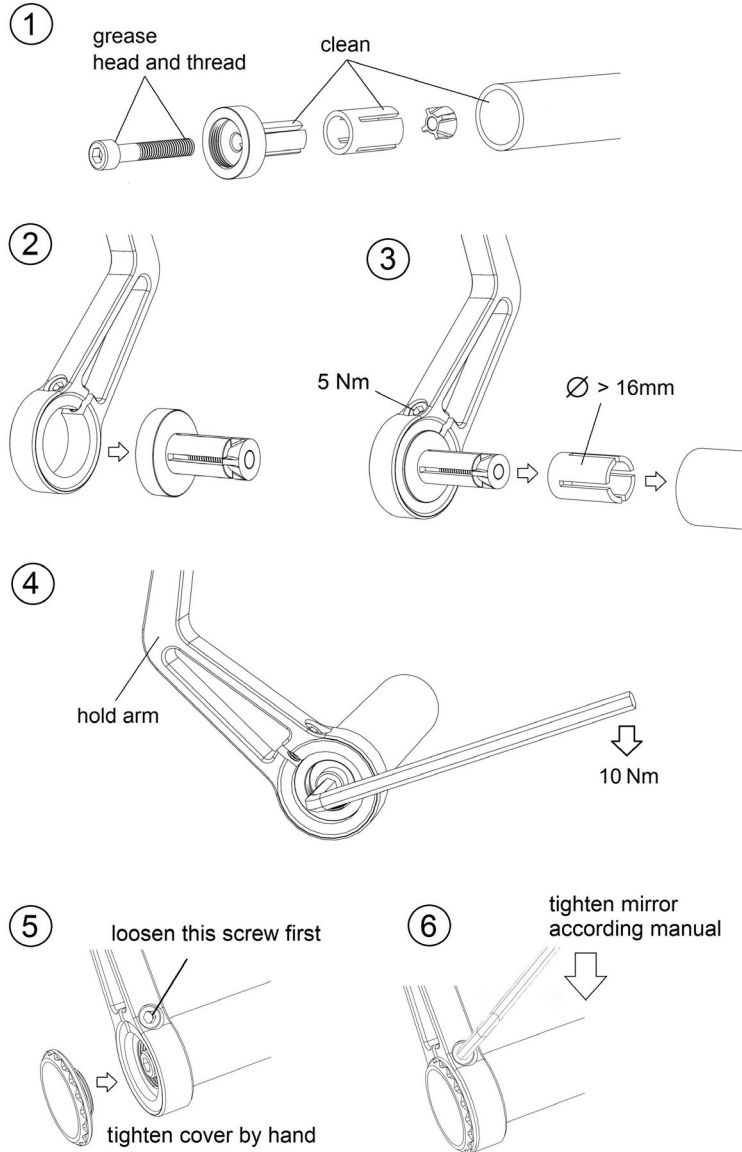

## mo.view bar adapter universal - mirror & cover (article 7001072)

## mo.view bar adapter universal - mirror & mo.blaze disc / mo.blaze cone (article 7001061)

## mo.view bar adapter BMW - mirror & cover (article 7001062)

①

②

③

④

## mo.view bar adapter BMW - mirror & mo.blaze disc / mo.blaze cone (article 7001063)

①

②

③

④

⑤

⑥