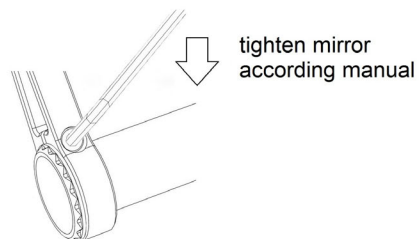

## mo.view bar adapter BMW - mirror & cover (article 7001062)

①

②

③

④