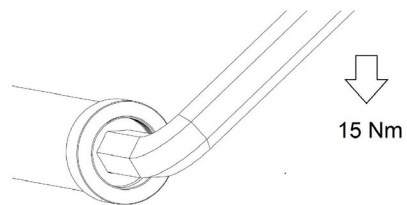

mo.view bar adapter BMW - mirror & cover (article 7001062)

①

②

③

④

mo.view bar adapter BMW - mirror & mo.blaze disc / mo.blaze cone (article 7001063)

①

②

③

④

⑤

⑥