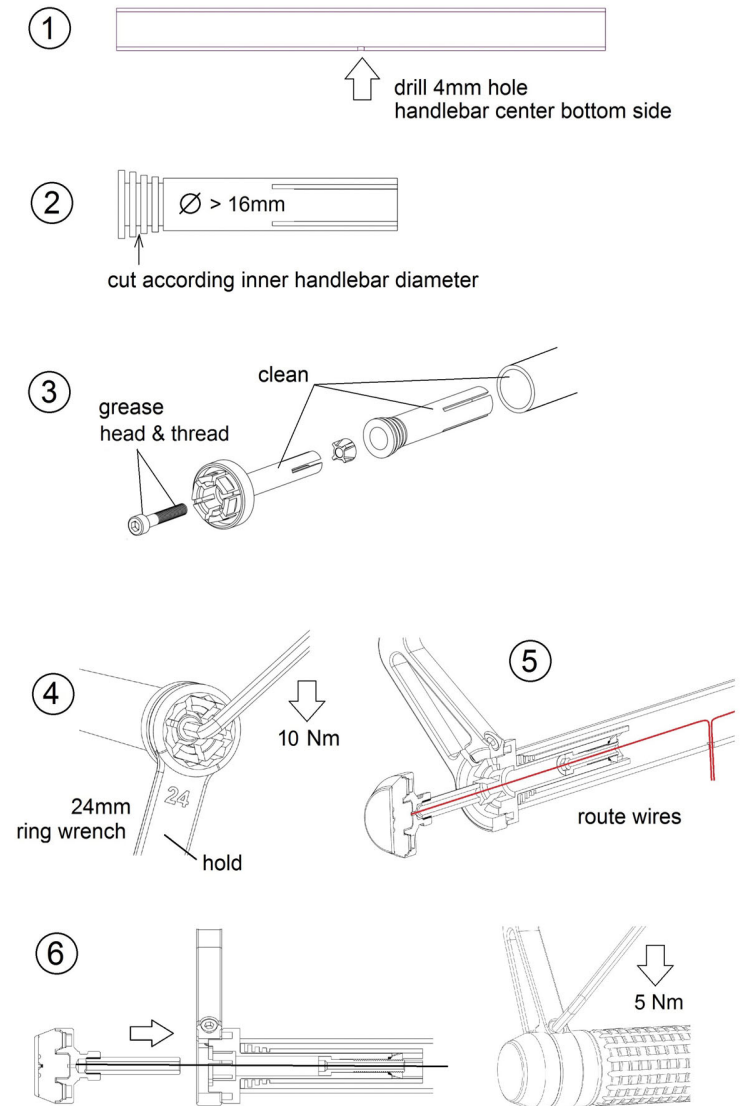

## mo.view bar adapter universal - mirror & cover (article 7001072)

## mo.view bar adapter universal - mirror & mo.blaze disc / mo.blaze cone (article 7001061)

## mo.view bar adapter BMW - mirror & cover (article 7001062)

①

②

③

④

## mo.view bar adapter BMW - mirror & mo.blaze disc / mo.blaze cone (article 7001063)

①

②

③

④

⑤

⑥